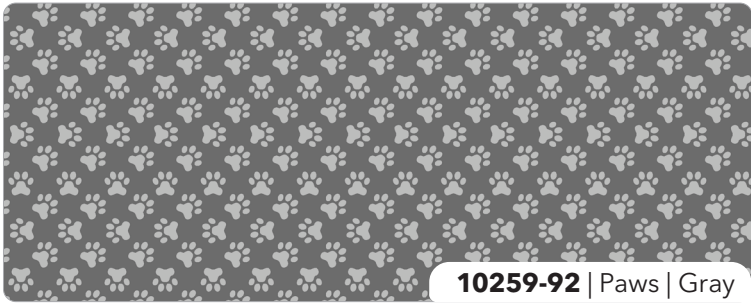

# CAT'S PAJAMAS

BY PATRICK LOSE

10257-44 | Cat's Pajamas | Blue

10261-44 | Feline Faces | Blue

10261-92 | Feline Faces | Gray

10258-10 | For the Love of Cats | Multi

10265-92 | Spirals | Multi

10262-10 | Feline Faces Large | White

**10260-10** | Cat's Eyes | White

**10266-10** | Spotted Stripe | Multi

**10263-56** | Rings | Peach

**10264-81** | Seeing Spots | Lavender

**10267-50** | Starry | Yellow

**10259-92** | Paws | Gray

**10259-42** | Paws | Blue