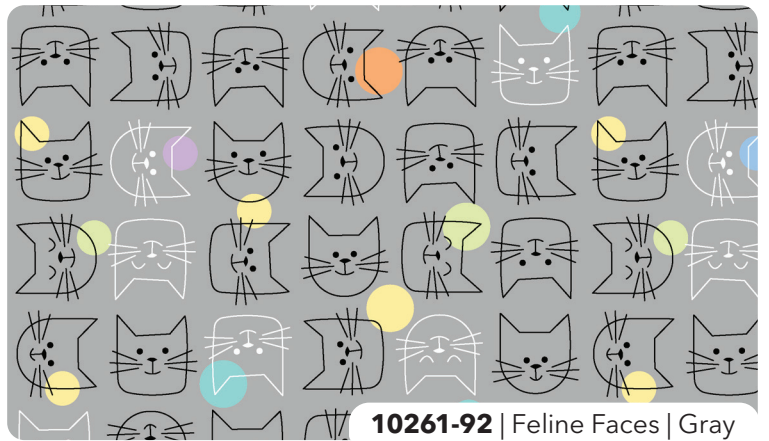

# CAT'S PAJAMAS

BY PATRICK LOSE

10257-44 | Cat's Pajamas | Blue

10261-44 | Feline Faces | Blue

10261-92 | Feline Faces | Gray

10258-10 | For the Love of Cats | Multi

10265-92 | Spirals | Multi

10262-10 | Feline Faces Large | White

**10260-10** | Cat's Eyes | White

**10266-10** | Spotted Stripe | Multi

**10263-56** | Rings | Peach

**10264-81** | Seeing Spots | Lavender

**10267-50** | Starry | Yellow

**10259-92** | Paws | Gray

**10259-42** | Paws | Blue