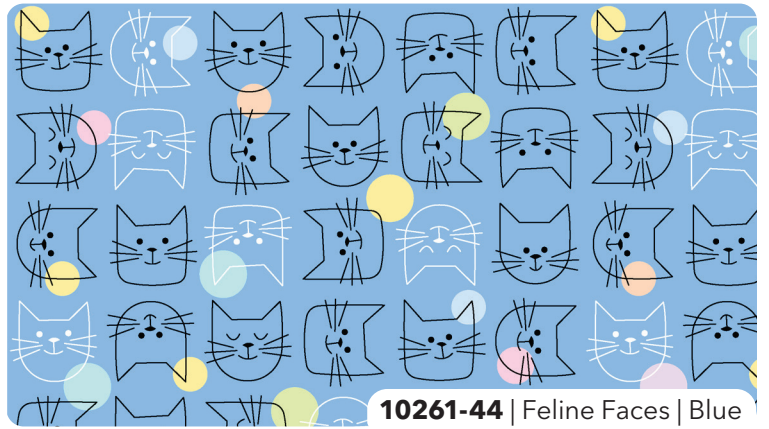

# CAT'S PAJAMAS

BY PATRICK LOSE

10257-44 | Cat's Pajamas | Blue

10261-44 | Feline Faces | Blue

10261-92 | Feline Faces | Gray

10258-10 | For the Love of Cats | Multi

10265-92 | Spirals | Multi

10262-10 | Feline Faces Large | White

**10260-10** | Cat's Eyes | White

**10266-10** | Spotted Stripe | Multi

**10263-56** | Rings | Peach

**10264-81** | Seeing Spots | Lavender

**10267-50** | Starry | Yellow

**10259-92** | Paws | Gray

**10259-42** | Paws | Blue